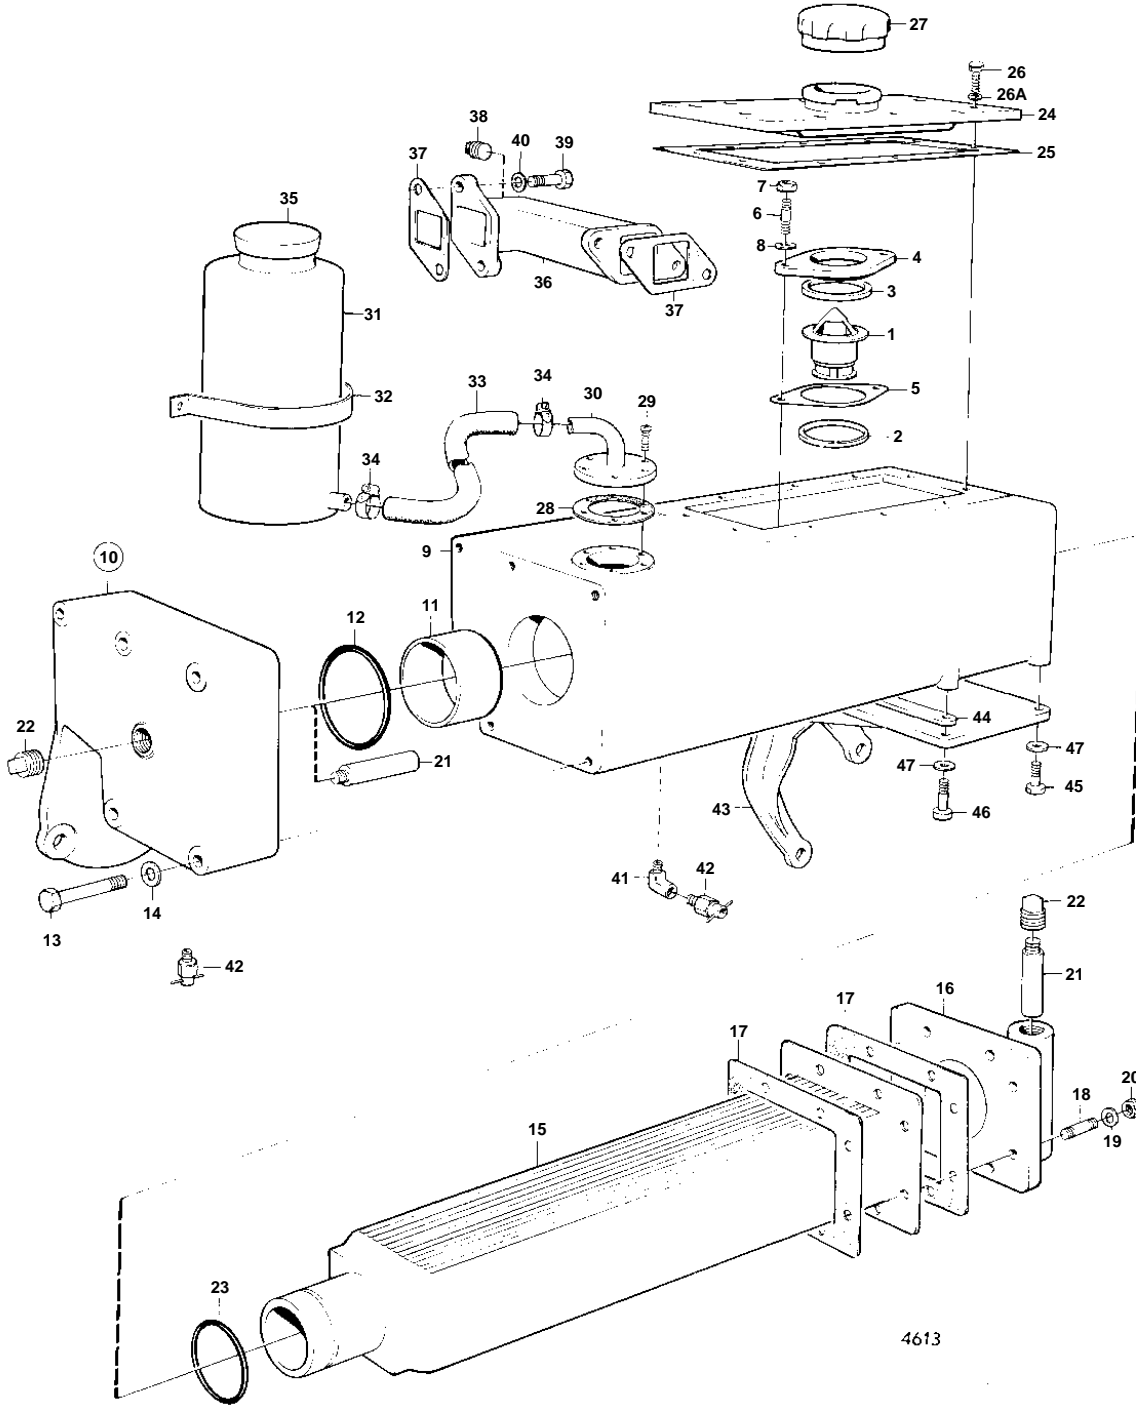

AQD21A, MD21A

**AQD21A, MD21A**

REF	PART NO.	QTY	DESCRIPTION	NOTES
1		1	Thermostat	
2		1	Spacer ring	
3	416033	1	Sealing ring	(418361)
4		1	Plate	
5	817918	1	Gasket	
6		2	Stud	
7		2	Hexagon nut	
8	941670	2	Washer	
9		1	Heat exchanger housi	
10		1	End cover	
11		1	· Bushing	
12	960183	1	O-ring	
13	955305	5	Hexagon screw	
14	955894	5	Washer	
15	826646	1	Insert	
16	825683	1	End plate	
17	818352	2	Gasket	
18	953043	8	Stud	
19	955894	8	Washer	
20	955782	8	Hexagon nut	
21	800476	3	Zinc electrode	
22	800475	3	Plug	
23	925069	2	O-ring	
24		1	Cover	
25	826601	1	Gasket	
26	956205	10	Cross recessed screw	EARLY TYPE
	955271	10	Hexagon screw	LATE TYPE
26A	941906	10	Spring washer	LATE TYPE
27	323685	1	Radiator cap insert	
28	330699	1	Gasket	
29		6	Cross recessed screw	
30		1	Hose attachment	
31	686834	1	Expansion tank	
32	679535	1	Clamp	
33	942700	X	Hose	L = 2000 MM
34	943469	2	Hose clamp	(959363)
35	829205	1	Cardboard tube	
36		1	Riser	
37	411168	2	Gasket	
38	800475	1	Plug	
39	940142	4	Hexagon screw	
40	955894	4	Washer	
41	16218	1	Elbow nipple	
42	82744	2	Shut-off cock	
43		1	Bracket	
44		1	Spacer	
45	955318	2	Hexagon screw	
46	955319	2	Hexagon screw	
47	941908	4	Spring washer	